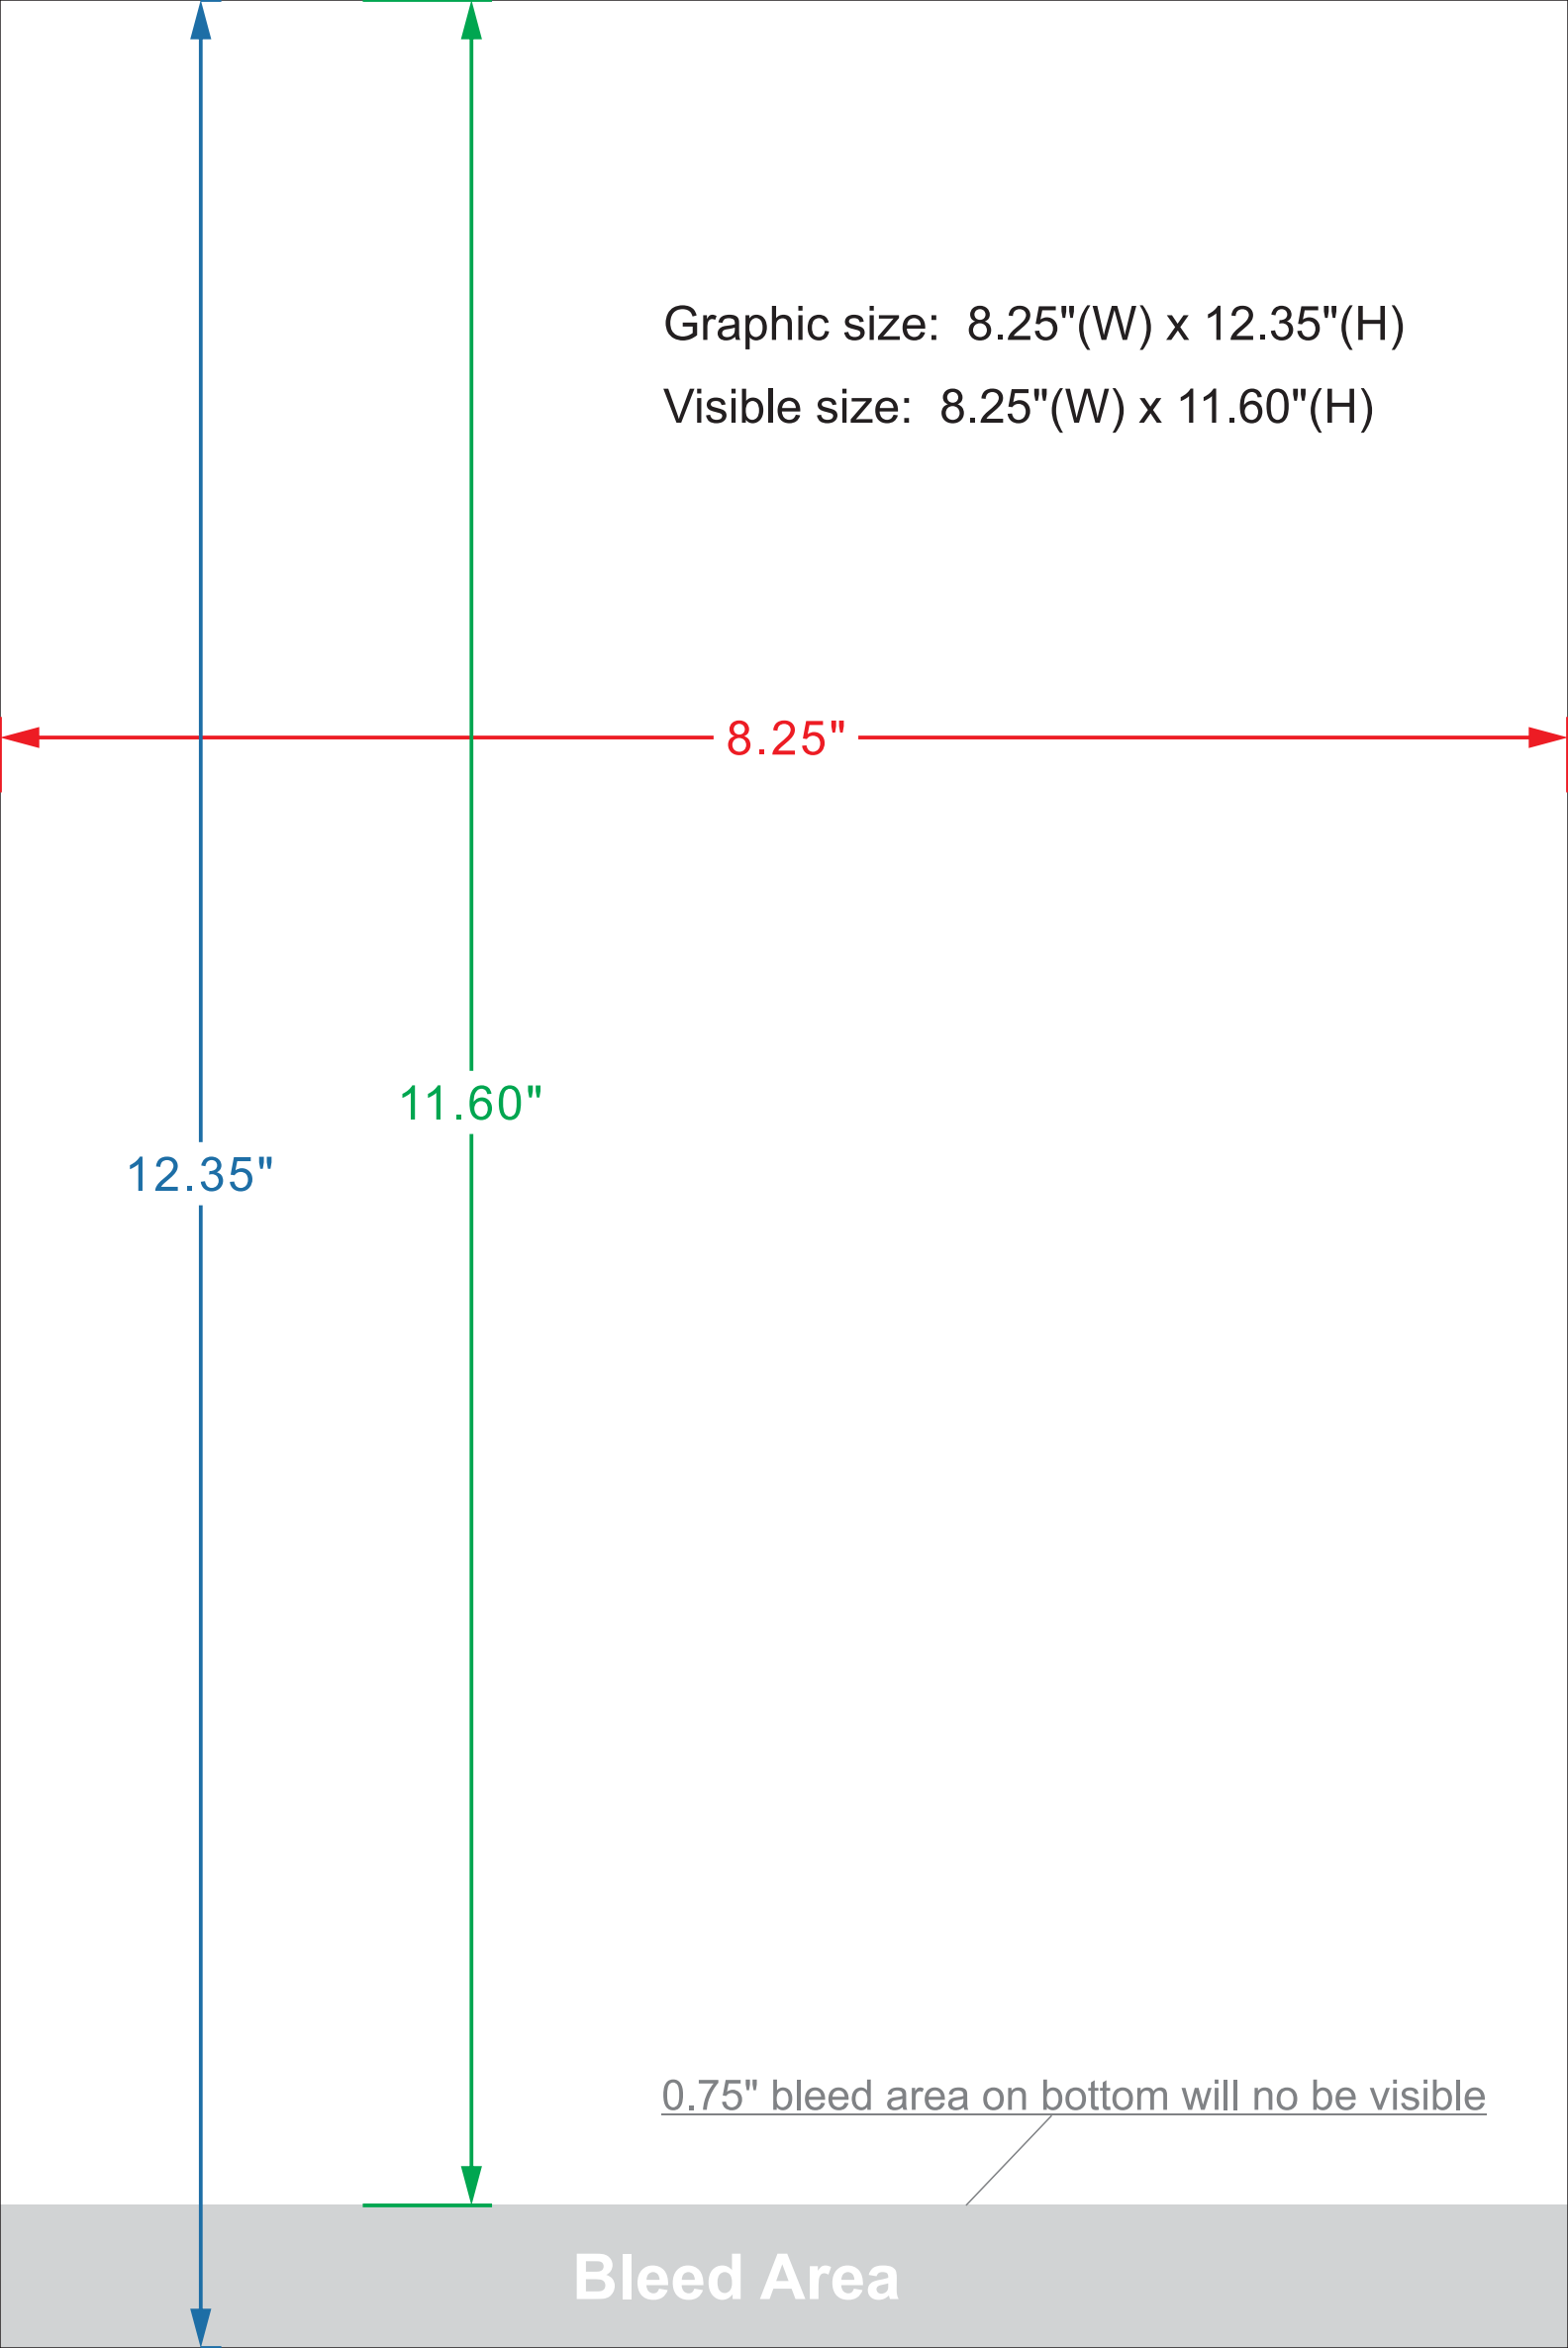

Graphic size: 8.25"(W) x 12.35"(H)

Visible size: 8.25"(W) x 11.60"(H)

8.25"

12.35"

11.60"

0.75" bleed area on bottom will no be visible

Bleed Area